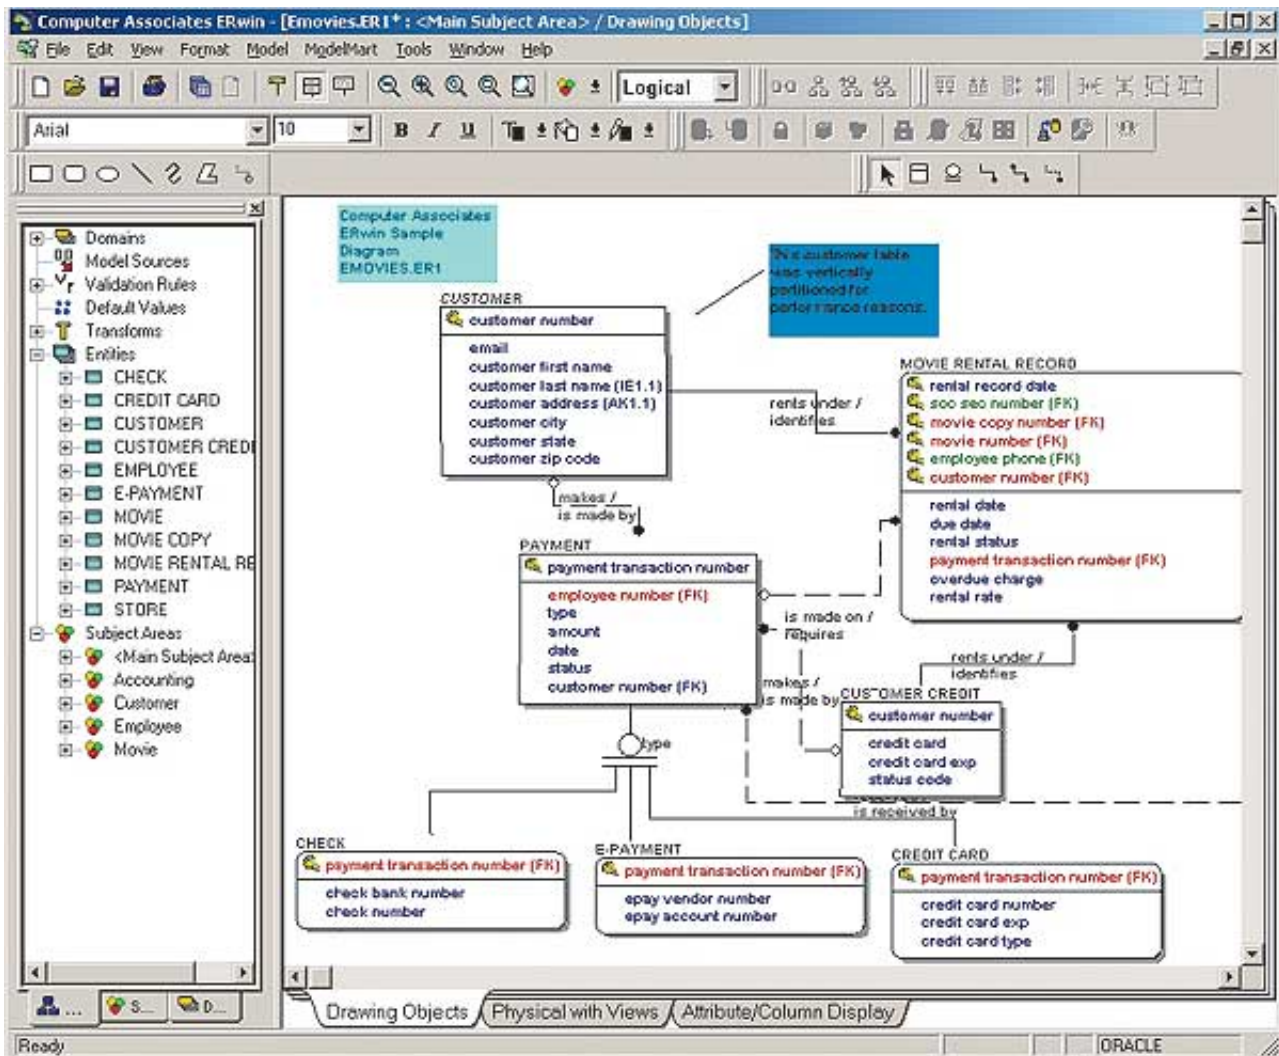

# Free Download

[Ca Erwin Data Modeler R7.3 Keygen](#)

**Free Download**

---

Erwin DM now features metadata-driven automation capabilities and support for data warehouse and DBMS modernization to ensure data governance and reduce data management costs and data-related risks.

1. [erwin data modeler keygen](#)
2. [keygen erwin data modeler 7.3](#)
3. [erwin data modeler r9 keygen](#)

Centralized Model Development & Management An integrated view of conceptual, logical and physical data models helps business and technical stakeholders understand data structures and meaning.. Visualization of Any Data From Anywhere See structured or unstructured enterprise data regardless of location – in a relational database, a data warehouse or in the cloud – within a single interface.. AllFusion ERwin Data Modeler r7 (probably 7 3) W65DS-P42HT-FDNPL-KHXNV-NWUCA Feb 25, 2016 Which version of CA ERwin Data Modeler is compatible with Windows 7? Contacting erwin Technical Support; How to Determine Which erwin Licenses are Installed (applies to r8 and later releases) Support/Maintenance for your erwin product(s).

erwin comAs of October 2017. Free download for mac os x games Agile Application Development Consolidate and build applications with hybrid architectures, including traditional, Big Data, cloud and on premise.. Automatically generate data models and database designs to increase efficiency and reduce errors.. erwin DM also automates and standardizes model design tasks, including complex queries, to improve business alignment, ensure data integrity and simplify integration.. Ca Erwin Data Modeler R7 3 Keygen 10Ca Erwin Data Modeler R7 3 Keygen FreeBenefits of the erwin Data Modeling Toolerwin data models reduce complexity, making it easier to design, deploy and understand data sources to meet business needs. [تحميل برنامج قفل شاشة الكمبيوتر برقم سرى](#)