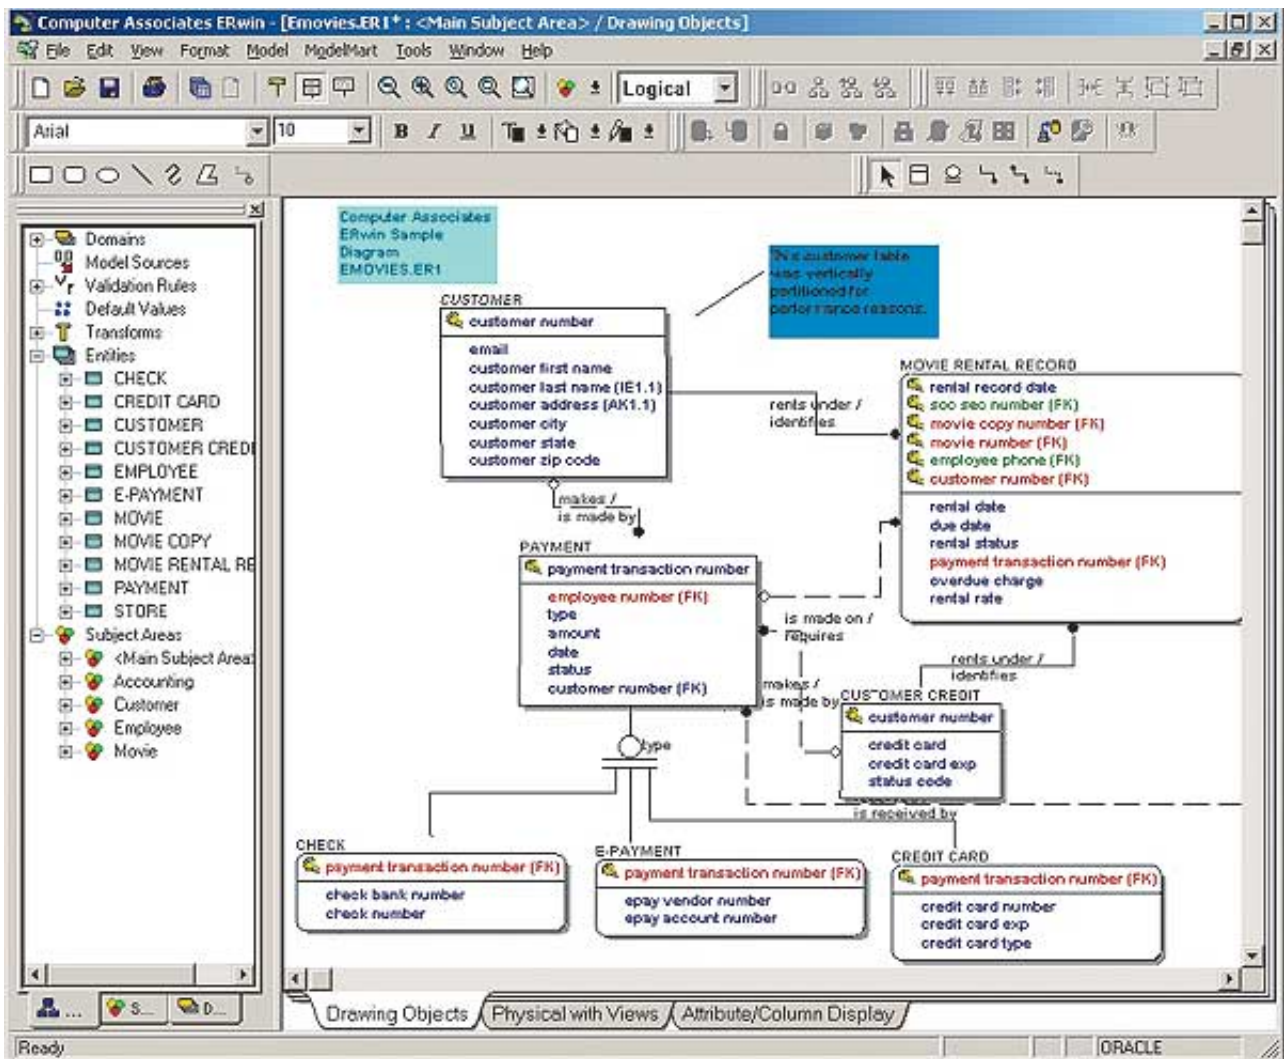

# Free Download

[Ca Erwin Data Modeler R7.3 Keygen](#)

**Free Download**

---

Erwin DM now features metadata-driven automation capabilities and support for data warehouse and DBMS modernization to ensure data governance and reduce data management costs and data-related risks.

1. [erwin data modeler keygen](#)
2. [keygen erwin data modeler 7.3](#)
3. [erwin data modeler r9 keygen](#)

Centralized Model Development & Management An integrated view of conceptual, logical and physical data models helps business and technical stakeholders understand data structures and meaning.. Visualization of Any Data From Anywhere See structured or unstructured enterprise data regardless of location – in a relational database, a data warehouse or in the cloud – within a single interface.. AllFusion ERwin Data Modeler r7 (probably 7 3) W65DS-P42HT-FDNPL-KHXNV-NWUCA Feb 25, 2016 Which version of CA ERwin Data Modeler is compatible with Windows 7? Contacting erwin Technical Support; How to Determine Which erwin Licenses are Installed (applies to r8 and later releases) Support/Maintenance for your erwin product(s).

erwin comAs of October 2017. Free download for mac os x games Agile Application Development Consolidate and build applications with hybrid architectures, including traditional, Big Data, cloud and on premise.. Automatically generate data models and database designs to increase efficiency and reduce errors.. erwin DM also automates and standardizes model design tasks, including complex queries, to improve business alignment, ensure data integrity and simplify integration.. Ca Erwin Data Modeler R7 3 Keygen 10Ca Erwin Data Modeler R7 3 Keygen FreeBenefits of the erwin Data Modeling Toolerwin data models reduce complexity, making it easier to design, deploy and understand data sources to meet business needs. [تحميل برنامج قفل شاشة الكمبيوتر برقم سرى](#)